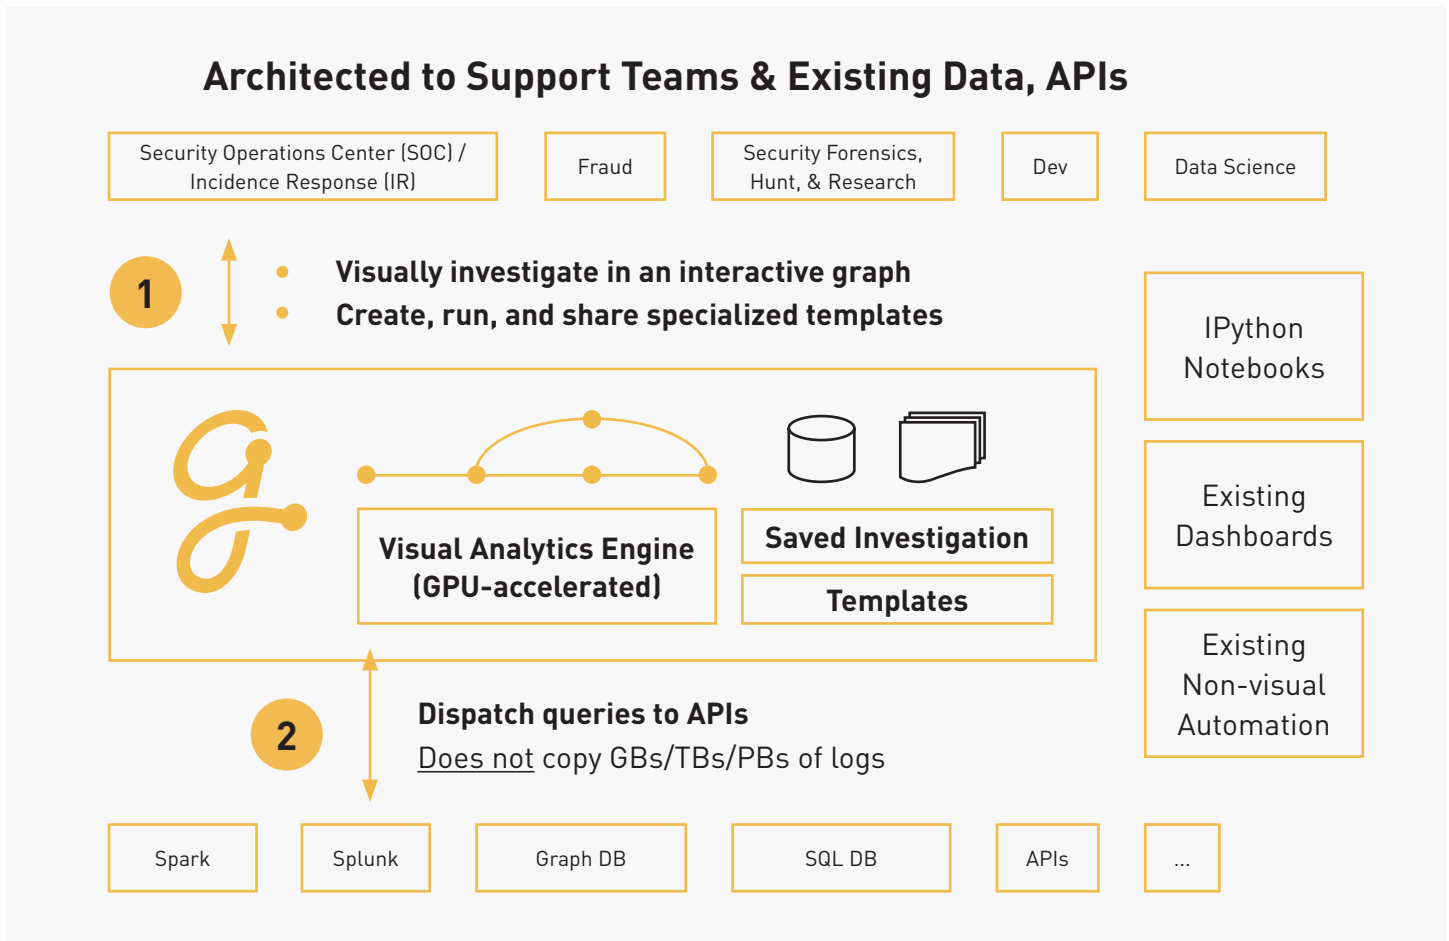

Together, NVIDIA and Graphistry Deliver

INTERACTIVE GRAPH EXPLORATION	INTELLIGENT AUTOMATION	SCALE AT SPEED
Reveal root cause, progression, scope, patterns, outliers, and correlations Gain insights into events & entities that are missed by tables, charts, and maps	10-100X faster on NVIDIA GPUs and more reliable analysis through templated investigation sequences Visual querying and drill downs—write significantly less code and achieve more sophisticated queries	10-100X faster on NVIDIA GPUs over CPU-based D3.js, Palantir, Maltego, SQRRL, Linkurious, Keylines for both rendering and clustering See 10-100X more data for 1 million+ entities

Graphistry Marketecture