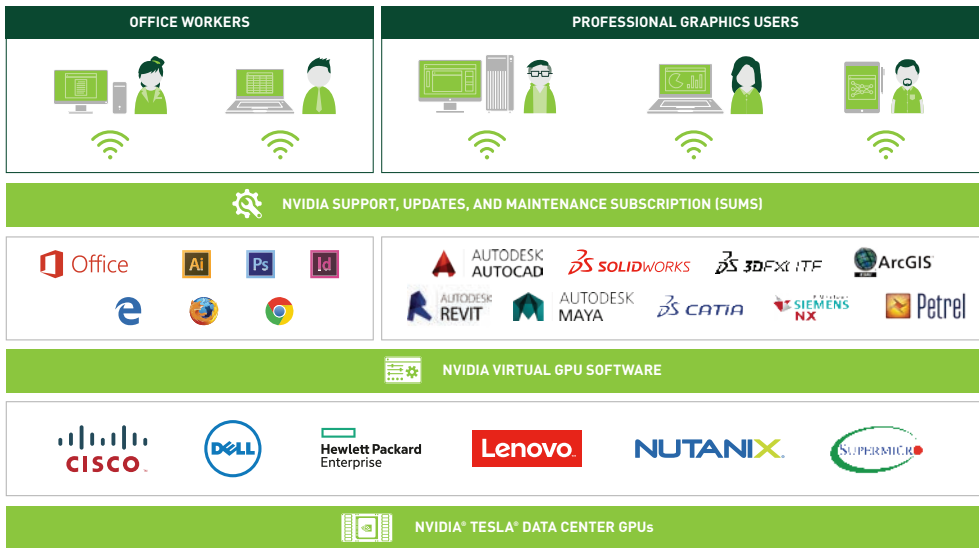

NVIDIA QUADRO VIRTUAL DATA CENTER WORKSTATION: PROFESSIONAL, SECURE GRAPHICS ANYWHERE

NVIDIA® Quadro® Data Center Workstation (Quadro vDWS) extends the benefits of NVIDIA Quadro GPUs to deliver superior performance from the data center that maximizes workforce productivity, security, and IT manageability.

Reduce help desk support costs with performance that delights the most demanding users.

Securely collaborate with contractors and partners with reduced threat of data loss / leakage.

NVIDIA Quadro Virtual Data Center Workstation extends the trusted benefits of Quadro to deliver a true graphics-accelerated data center. This lets IT virtualize any application—including ESRI ArcGIS Pro, Siemens NX, Dassault Systèmes SOLIDWORKS, and Autodesk AutoCAD—from the data center with a workstation-class user experience.