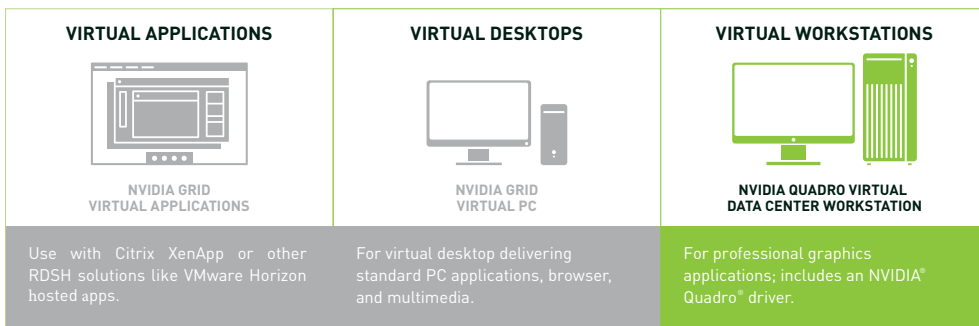

For more information visit www.nvidia.com/grid

© 2017 NVIDIA Corporation. All rights reserved. NVIDIA, the NVIDIA logo, NVIDIA GRID, Quadro, and Tesla are trademarks and/or registered trademarks of NVIDIA Corporation. All company and product names are trademarks or registered trademarks of the respective owners with which they are associated. Features, pricing, availability, and specifications are all subject to change without notice. AUG17