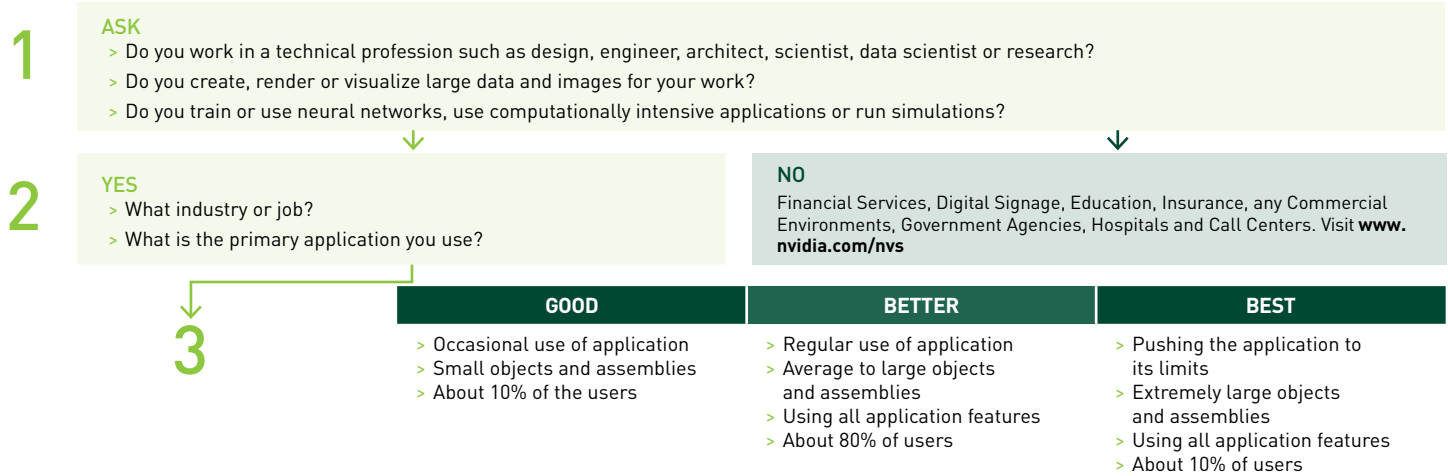

THE RIGHT TOOLS FOR
PROFESSIONALS
NVIDIA WORKSTATION GPUS

NVIDIA PROFESSIONAL SOLUTION GUIDE

The best solution for customers on their use case.

The current Quadro lineup includes Maxwell, Pascal and Volta architectures. **Please request that your customer contact their software provider for the latest information on application certifications and support.**