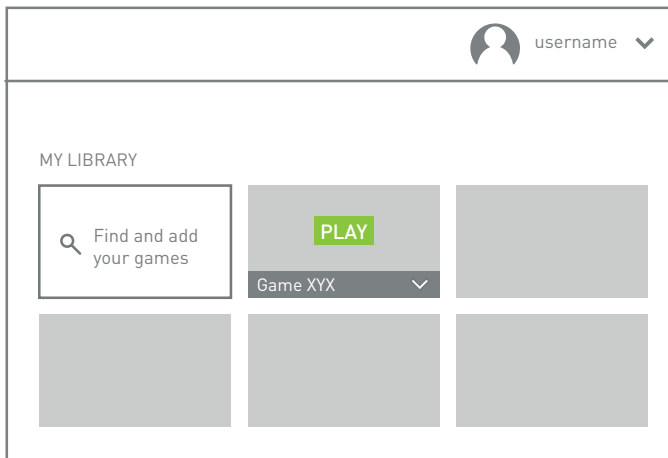

04

FIND YOUR GAMES

Type a game name or keyword in the search box to add it to your GeForce NOW Library.

	Game XYZ	+ LIBRARY
	Game 1	
	Game 2	
	Game 3	
	Game 4	

05

PLAY YOUR GAMES

Click the Play button to launch it from the GeForce NOW servers. You'll be asked to sign into the digital store associated with your account to confirm your ownership, or purchase the game.