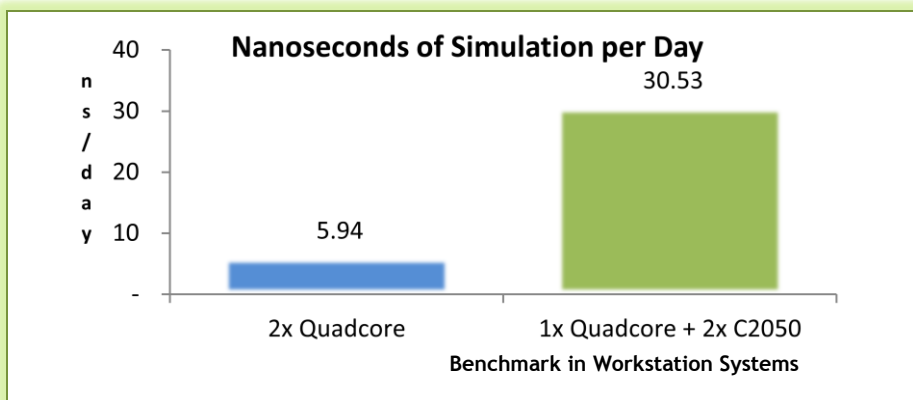

Accelerate AMBER from Hours to Minutes

NVIDIA Tesla GPUs can significantly reduce your AMBER 11 simulation time and ultimately accelerate your research discovery. See how other computational researchers are experiencing supercomputer-like performance in a small cluster or in a workstation.

CHALLENGE

Researchers today are solving the world's most challenging and important problems. From cancer research to drugs for AIDS, computational research is bottlenecked by simulation cycles per day. More simulations mean faster time to discovery.

SOLUTION

GPU computing transforms the way researchers solve their most important problems. They can create more accurate models while simulating them faster, enabling faster discovery with less defect risk.

CASE: Acceleration Enables Rapid Response to H1N1

University of Illinois, Urbana-Champaign

- Responding to a pandemic like H1N1 requires quickly developing drugs to effectively treat a new virus that is likely to evolve.
- A research group at University of Illinois found that a single simulation of a 35k atom system would take **more than a month** on a CPU.
- The group turned to GPUs to accelerate discovery, and found GPU-accelerated simulations completed in **just over an hour**.
- This speed and performance increase not only enabled researchers to fulfill their original goal- testing Tamiflu's efficacy in treating H1N1 and its mutations- but it also bought them time to make other important discoveries.

RECOMMENDED SYSTEMS

We partner with innovative solutions providers such as:

- AMAX
- Colfax
- Microway
- Silicon Mechanics

For more info on these or other partners, go to:

<http://www.nvidia.com/object/tesla_wtb.html>

OEM Workstation Solution

- 2x Tesla C2050 GPUs
- Dual Socket Xeon CPUs
- 12GB DDR3

<http://h10010.www1.hp.com/wwpc/pscmisc/vac/us/en/sm/workstations/z800.html>